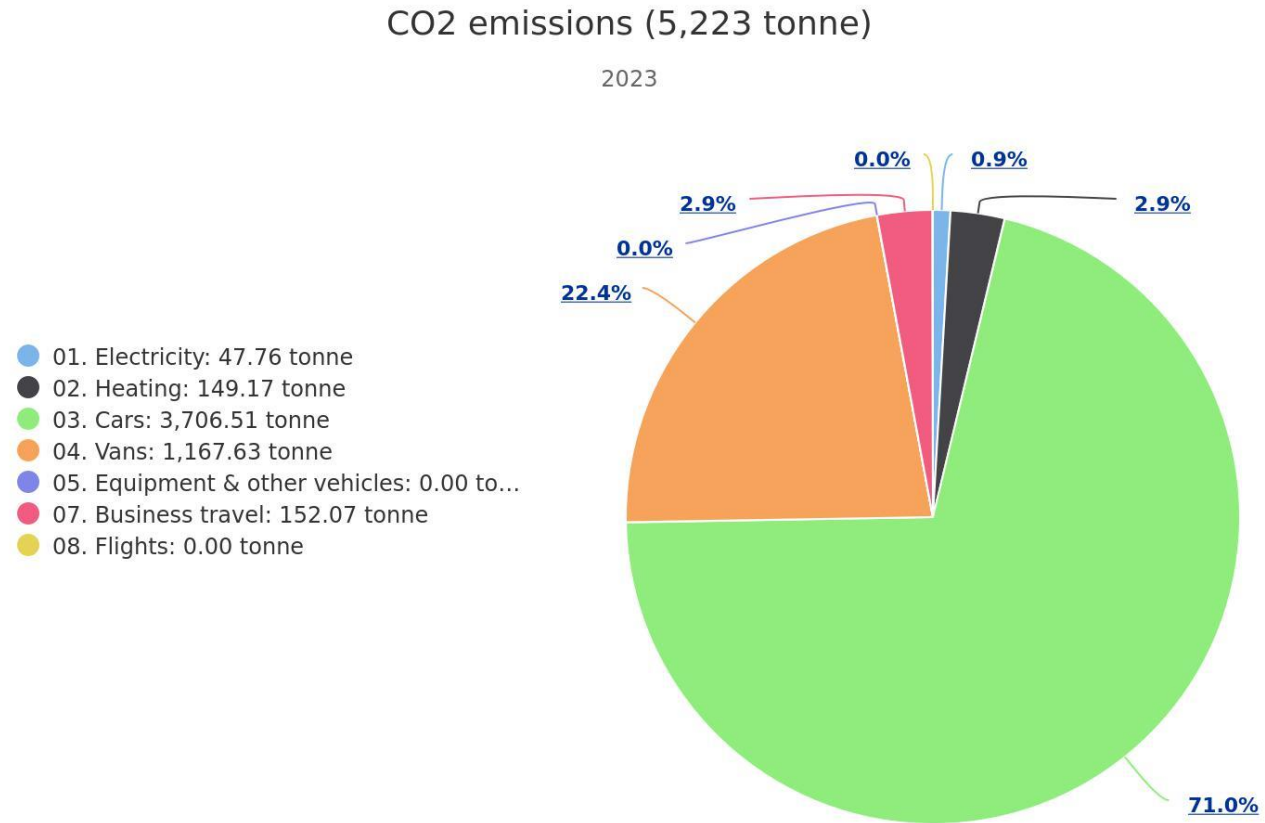

# CO2 Footprint – 2023

Co2 Prestatieladder:

Scope 1 + 2 & business travel

Vebege Cleaning Services

# Carbon footprint per scope – Vebege Cleaning Services - 2023

<b>CO2 emissions (tonne)</b>	<b>2023</b>
Scope 1	4,801.05
Scope 2	270.02
Scope 3	152.07
<b>Total</b>	<b>5,223.14</b>